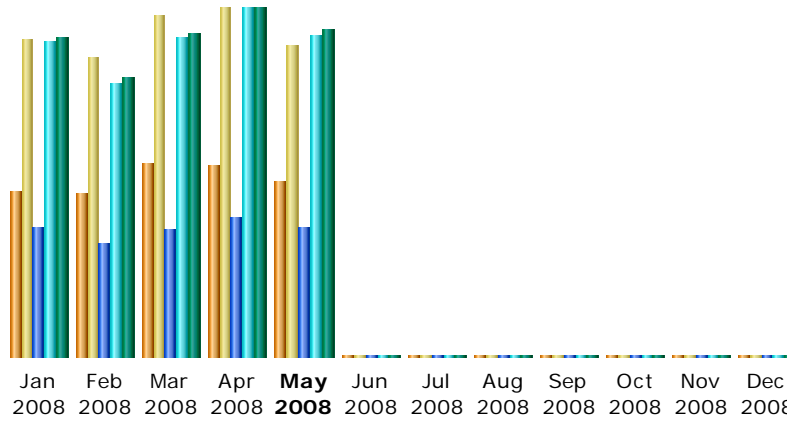

Last Update: 28 May 2008 - 22:44

Reported period:

Summary

Reported period	Month Apr 2008				
First visit	01 Apr 2008 - 00:00				
Last visit	30 Apr 2008 - 23:52				
	Unique visitors	Number of visits	Pages	Hits	Bandwidth
Traffic viewed *	14471	26433 (1.82 visits/visitor)	522074 (19.75 Pages/Visit)	1289757 (48.79 Hits/Visit)	5.58 GB (221.31 KB/Visit)
Traffic not viewed *			35538	409856	135.67 MB

* Not viewed traffic includes traffic generated by robots, worms, or replies with special HTTP status codes.

Monthly history

Month	Unique visitors	Number of visits	Pages	Hits	Bandwidth
Jan 2008	12549	23962	476988	1163211	5.10 GB
Feb 2008	12369	22645	416246	1015711	4.49 GB
Mar 2008	14686	25867	469092	1176119	5.19 GB
Apr 2008	14471	26433	522074	1289757	5.58 GB
May 2008	13260	23602	473700	1182652	5.25 GB
Jun 2008	0	0	0	0	0
Jul 2008	0	0	0	0	0
Aug 2008	0	0	0	0	0
Sep 2008	0	0	0	0	0
Oct 2008	0	0	0	0	0
Nov 2008	0	0	0	0	0
Dec 2008	0	0	0	0	0
Total	67335	122509	2358100	5827450	25.61 GB